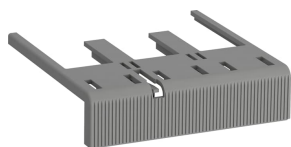

PRODUCT-DETAILS

LT205-30C

LT205-30C Terminal Shroud

General Information

Extended Product Type	LT205-30C
Product ID	1SFN124801R1000
EAN	7320500481226
Catalog Description	LT205-30C Terminal Shroud
Long Description	Terminal shrouds, short, 3-pole AF190-AF205

Ordering

Minimum Order Quantity	1 piece
Customs Tariff Number	85389099

Popular Downloads

Data Sheet, Technical Information	1SBC100173C0201
Instructions and Manuals	1SFC100015M0201
CAD Dimensional	2CDC001079B0201

Drawing

Dimensions

Product Net Width	104.5 mm
Product Net Depth / Length	26 mm
Product Net Height	101.4 mm
Product Net Weight	0.05 kg

Technical

Terminal Type	Screw Terminals
Suitable For	AF190 AF205 AF190B AF205B