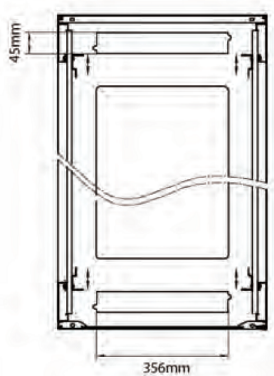

### Disegno esploso

### Disegni prodotto

Front

Side

Rear

Roof

Base

#### Base Cut Out Dimensions

380 mm Wide  
by  
276 mm Deep (600 mm deep rack)  
476 mm Deep (800 mm deep rack)  
676 mm Deep (1000 mm deep rack)