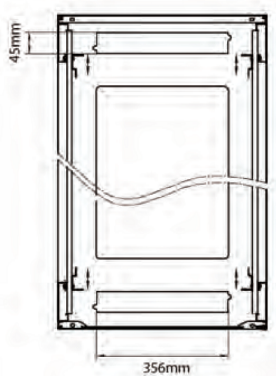

### Disegno esploso

### Disegni prodotto

Front

Side

Rear

Roof

Base

#### Base Cut Out Dimensions

380 mm Wide  
by  
276 mm Deep (600 mm deep rack)  
476 mm Deep (800 mm deep rack)  
676 mm Deep (1000 mm deep rack)