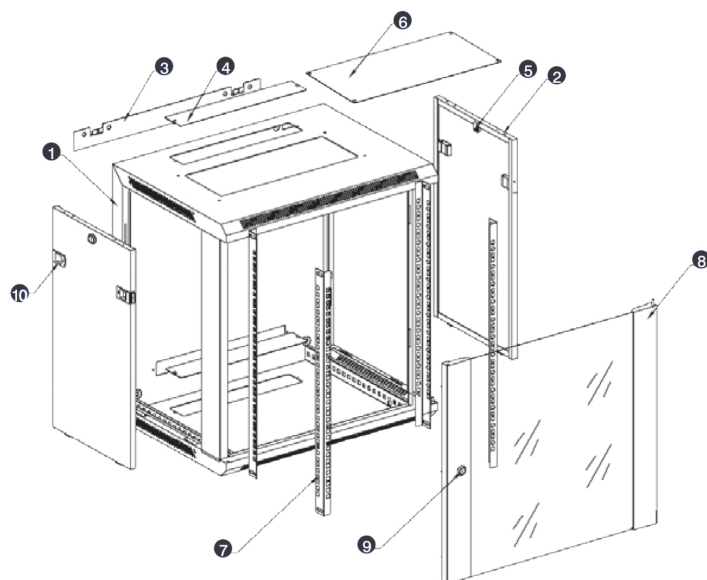

Rack a Parete Environ WR600 12U x 570 mm di Larghezza x 600 mm di Profondità Nero

Codice articolo: WB12.6SGB

excel
without compromise.

Disegno esploso

- ① Frame
- ② Side panel
- ③ Mounting panel
- ④ Cable entry cover, removeable
- ⑤ Side key lock
- ⑥ Fan cover, removeable
- ⑦ Mounting profile
- ⑧ Front door
- ⑨ Front door key lock
- ⑩ Slam latch lock