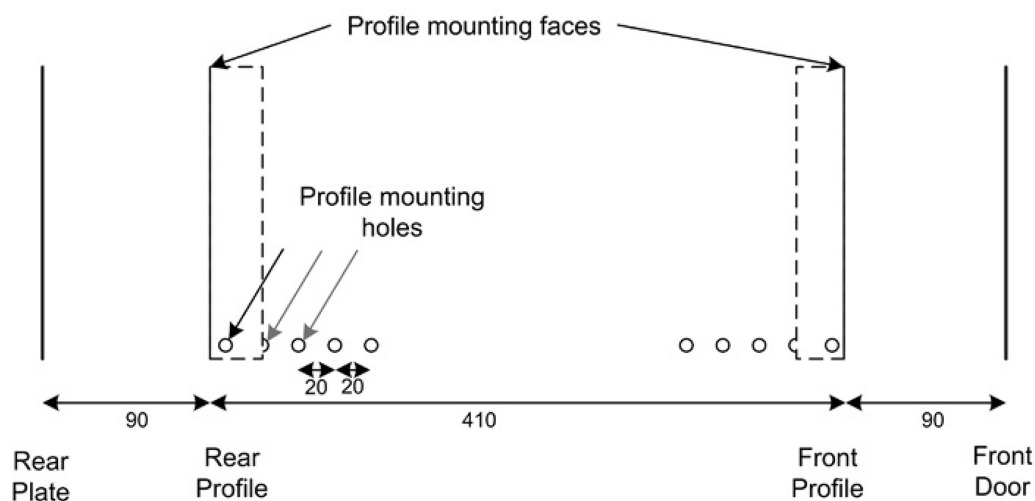

Rack a Parete Environ WR600 18U x 570 mm di Larghezza x 600 mm di Profondità Nero

Codice articolo: WB18.6SGB

excel
without compromise.

Disegni prodotto

All dimensions in mm

Tabella dei numeri di parte

Numero di parte	Descrizione
WB12.6SG	Rack a Parete Environ WR600 12U x 570 mm di Larghezza x 600 mm di Profondità Grigio
WB12.6SGB	Rack a Parete Environ WR600 12U x 570 mm di Larghezza x 600 mm di Profondità Nero
WB15.6SG	Rack a Parete Environ WR600 15U x 570 mm di Larghezza x 600 mm di Profondità Grigio
WB15.6SGB	Rack a Parete Environ WR600 15U x 570 mm di Larghezza x 600 mm di Profondità Nero
WB18.6SG	Rack a Parete Environ WR600 18U x 570 mm di Larghezza x 600 mm di Profondità Grigio
WB18.6SGB	Rack a Parete Environ WR600 18U x 570 mm di Larghezza x 600 mm di Profondità Nero
WB21.6SG	Rack a Parete Environ WR600 21U x 570 mm di Larghezza x 600 mm di Profondità Grigio
WB21.6SGB	Rack a Parete Environ WR600 21U x 570 mm di Larghezza x 600 mm di Profondità Nero
WB6.6SG	Rack a Parete Environ WR600 6U x 570 mm di Larghezza x 600 mm di Profondità Grigio