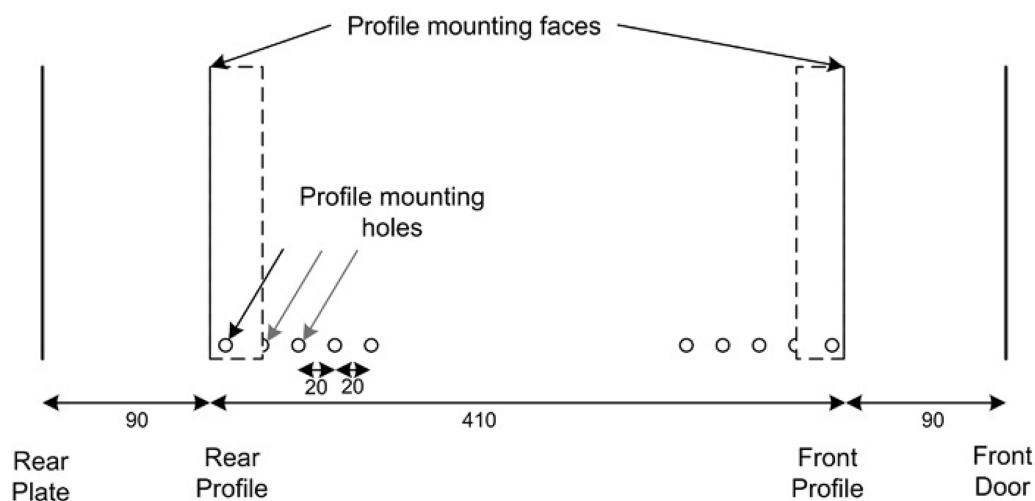

Rack a Parete Environ WR600 21U x 570 mm di Larghezza x 600 mm di Profondità Nero

Codice articolo: WB21.6SGB

excel
without compromise.

Disegni prodotto

All dimensions in mm

Tabella dei numeri di parte

Numero di parte	Descrizione
WB12.6SG	Rack a Parete Environ WR600 12U x 570 mm di Larghezza x 600 mm di Profondità Grigio
WB12.6SGB	Rack a Parete Environ WR600 12U x 570 mm di Larghezza x 600 mm di Profondità Nero
WB15.6SG	Rack a Parete Environ WR600 15U x 570 mm di Larghezza x 600 mm di Profondità Grigio
WB15.6SGB	Rack a Parete Environ WR600 15U x 570 mm di Larghezza x 600 mm di Profondità Nero
WB18.6SG	Rack a Parete Environ WR600 18U x 570 mm di Larghezza x 600 mm di Profondità Grigio
WB18.6SGB	Rack a Parete Environ WR600 18U x 570 mm di Larghezza x 600 mm di Profondità Nero
WB21.6SG	Rack a Parete Environ WR600 21U x 570 mm di Larghezza x 600 mm di Profondità Grigio
WB21.6SGB	Rack a Parete Environ WR600 21U x 570 mm di Larghezza x 600 mm di Profondità Nero
WB6.6SG	Rack a Parete Environ WR600 6U x 570 mm di Larghezza x 600 mm di Profondità Grigio