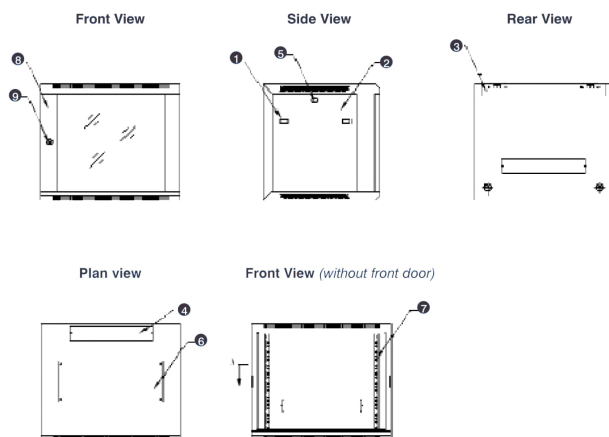

- Lockable, quick release side panels, for maximum access into cabinet

- Cable entry cut out in top and base

- Angled vented roof

- Adjustable 19" mounting profiles

Rack a Parete Environ WR600 21U x 570 mm di Larghezza x 600 mm di Profondità Nero

Codice articolo: WB21.6SGB

excel
without compromise.

Disegno esploso

- ① Frame
- ② Side panel
- ③ Mounting panel
- ④ Cable entry cover, removeable
- ⑤ Side key lock
- ⑥ Fan cover, removeable
- ⑦ Mounting profile
- ⑧ Front door
- ⑨ Front door key lock
- ⑩ Slam latch lock