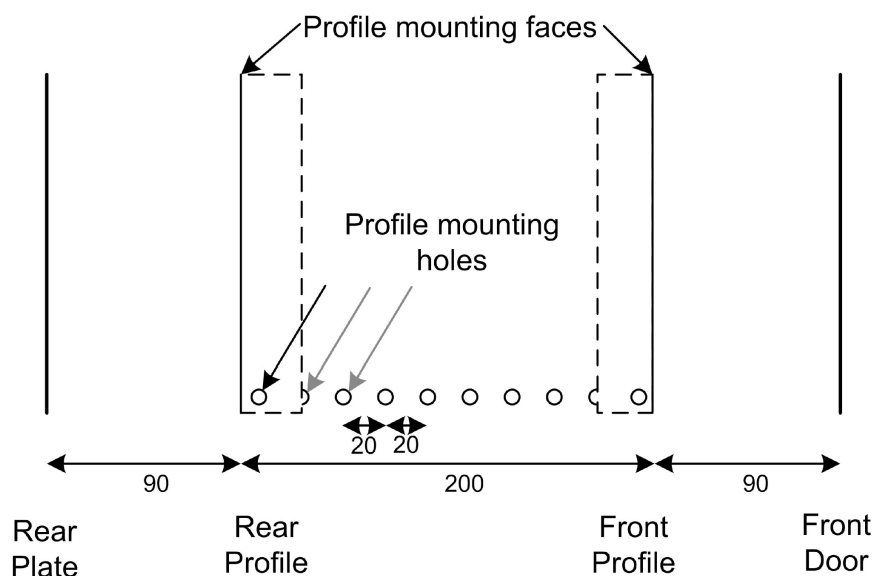

Rack a Parete Environ WR390 6U x 570 mm di Larghezza x 390 mm di Profondità Nero

Codice articolo: WB6.390SG-BK

excel
without compromise.

Disegni prodotto

All dimensions in mm

Tabella dei numeri di parte

Numero di parte	Descrizione
WB12.390SG	Rack a parete Environ WR390 12U x 570 mm di larghezza x 390 mm di profondità - grigio
WB12.390SG-BK	Rack a Parete Environ WR390 12U x 570 mm di Larghezza x 390 mm di Profondità Nero
WB15.390SG	Rack a parete Environ WR390 15U x 570 mm di larghezza x 390 mm di profondità - grigio
WB15.390SG-BK	Rack a parete Environ WR390 15U x 570 mm di larghezza x 390 mm di profondità - nero
WB18.390SG	Rack a parete Environ WR390 18U x 570 mm di larghezza x 390 mm di profondità - grigio
WB18.390SG-BK	Rack a parete Environ WR390 18U x 570 mm di larghezza x 390 mm di profondità - nero
WB21.390SG	Rack a parete Environ WR390 21U x 570 mm di larghezza x 390 mm di profondità - grigio
WB21.390SG-BK	Rack a parete Environ WR390 21U x 570 mm di larghezza x 390 mm di profondità - nero