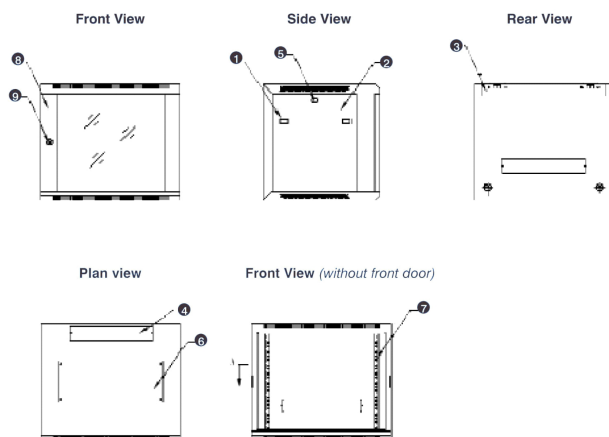

Rack a Parete Environ WR390 9U x 570 mm di Larghezza x 390 mm di Profondità Nero

Codice articolo: WB9.390SG-BK

excel
without compromise.

Immagini prodotto

- Aesthetically pleasing design with framed glass front door

- Lockable, quick release side panels, for maximum access into cabinet

- Cable entry cut out in top and base

- Angled vented roof

- Adjustable 19" mounting profiles

Rack a Parete Environ WR390 9U x 570 mm di Larghezza x 390 mm di Profondità Nero

Codice articolo: WB9.390SG-BK

excel
without compromise.

Disegno esploso

- ① Frame
- ② Side panel
- ③ Mounting panel
- ④ Cable entry cover, removeable
- ⑤ Side key lock
- ⑥ Fan cover, removeable
- ⑦ Mounting profile
- ⑧ Front door
- ⑨ Front door key lock
- ⑩ Slam latch lock

- ① Slam latch lock
- ② Side panel
- ③ Mounting panel
- ④ Cable entry cover, removeable
- ⑤ Side key lock
- ⑥ Fan cover, removeable
- ⑦ Mounting profile
- ⑧ Front door
- ⑨ Front door key lock

Rack a Parete Environ WR390 9U x 570 mm di Larghezza x 390 mm di Profondità Nero