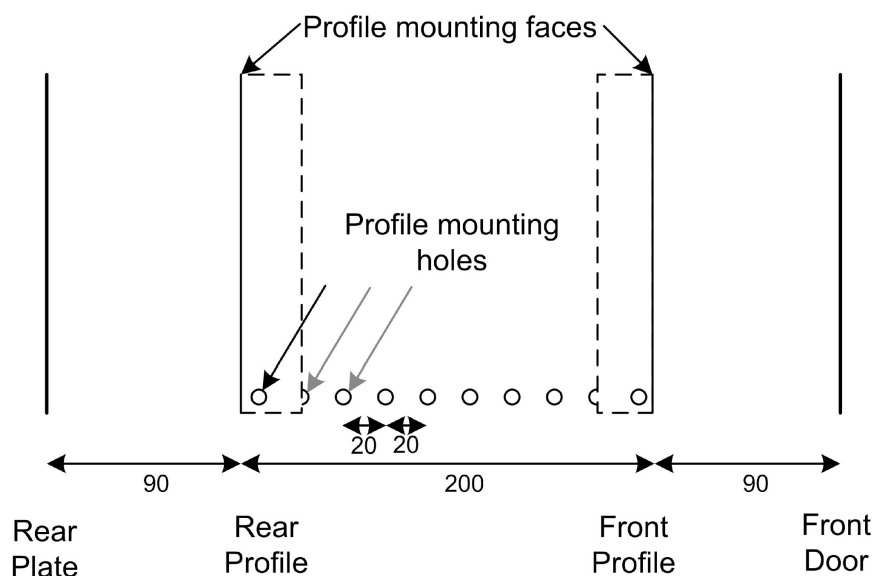

Rack a Parete Environ WR390 9U x 570 mm di Larghezza x 390 mm di Profondità Nero

Codice articolo: WB9.390SG-BK

excel
without compromise.

Disegni prodotto

All dimensions in mm

Tabella dei numeri di parte

Numero di parte	Descrizione
WB12.390SG	Rack a parete Environ WR390 12U x 570 mm di larghezza x 390 mm di profondità - grigio
WB12.390SG-BK	Rack a Parete Environ WR390 12U x 570 mm di Larghezza x 390 mm di Profondità Nero
WB15.390SG	Rack a parete Environ WR390 15U x 570 mm di larghezza x 390 mm di profondità - grigio
WB15.390SG-BK	Rack a parete Environ WR390 15U x 570 mm di larghezza x 390 mm di profondità - nero
WB18.390SG	Rack a parete Environ WR390 18U x 570 mm di larghezza x 390 mm di profondità - grigio
WB18.390SG-BK	Rack a parete Environ WR390 18U x 570 mm di larghezza x 390 mm di profondità - nero
WB21.390SG	Rack a parete Environ WR390 21U x 570 mm di larghezza x 390 mm di profondità - grigio
WB21.390SG-BK	Rack a parete Environ WR390 21U x 570 mm di larghezza x 390 mm di profondità - nero