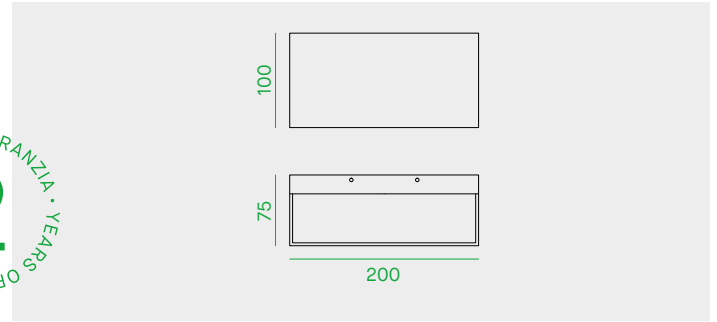

2 ANNI DI GARANZIA • YEARS OF GUARANTEE

BA20/2A

Code	Nominal/lm	Real/lm	W	CCT	Beam
BA20/2A/3K/W	2700	1849	2x15	3000K	80x60°
BA20/2A/4K/W	3000	2054	2x15	4000K	80x60°
BA20/2A/3K/G	2700	1849	2x15	3000K	80x60°
BA20/2A/4K/G	3000	2054	2x15	4000K	80x60°
BA20/2A/3K/A	2700	1849	2x15	3000K	80x60°
BA20/2A/4K/A	3000	2054	2x15	4000K	80x60°

Apparecchio LED per installazione a parete, con fascio bidirezionale.

LED fitting for wall-mounted installation, with bi-direction emission.

Applique murale LED avec émission de lumière bidirectionnelle.

Lebensdauer 36.000h (Lichtstrom 70%).

Corpo in alluminio pressofuso a basso contenuto di rame, verniciato grigio, bianco o antracite.

Body in grey, white or anthracite painted die-cast aluminium, copper free.