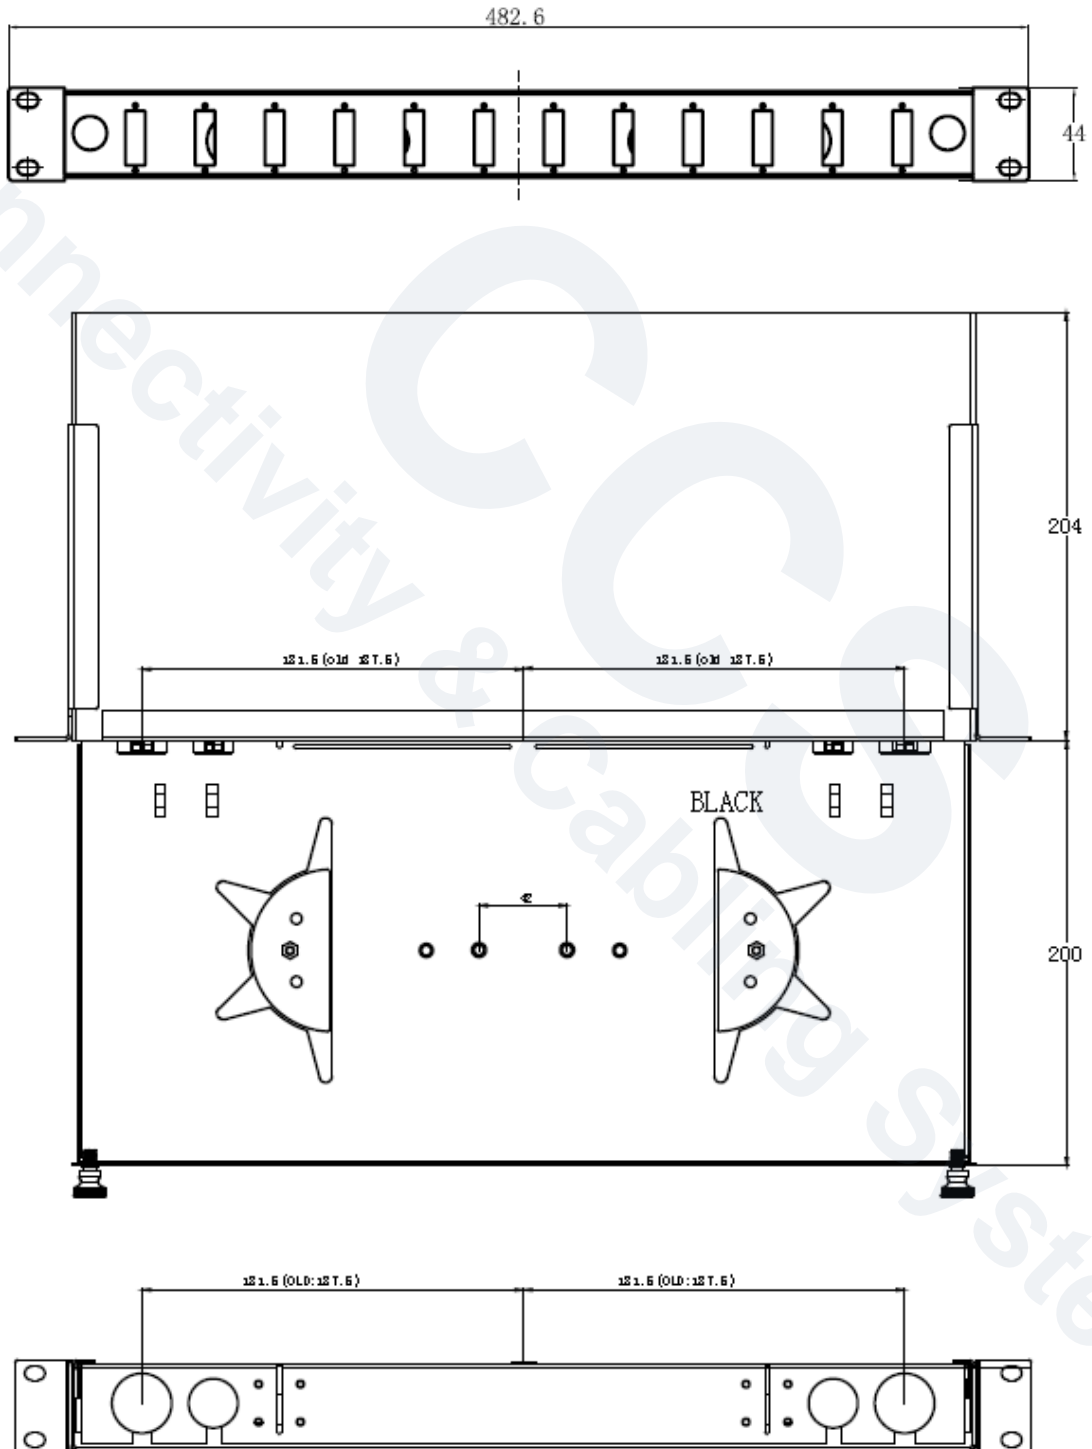

Codice articolo Product code:	2006006
Descrizione Description:	CASSETTO OTTICO ESTRAIBILE 19" 12 POSIZIONI VUOTE PER BUSSE SC-SC DUPLEX 12-BLANK PORT 19" PULLOUT FIBER OPTIC PATCH PANEL FOR SC-SC DUPLEX ADAPTERS

DISEGNO TECNICO / TECHNICAL DRAWINGS