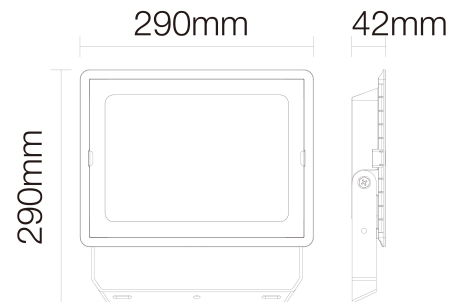

# PROIETTORE FLOOD LED 100W 12000lm

**Flood Light, IK06 IP65, 100W, 12000lm, 4000K,  
CRI>80, 110° Non-dimmable**

**Model No.:** ASTA120N  
**SGSO Sku:** 0017440061  
**GTIN/EAN:** 7630268405892

Suitable for surface mounting:	Yes
Suitable for wall mounting:	Yes
Suitable for pedestal/floor mounting:	Yes
Adjustability:	Rotatable
Lamp type:	LED not exchangeable
With light source:	Yes
Suitable for number of lamps:	1
Lamp holder:	None
Material housing:	Aluminium
Colour housing:	Black
Material cover:	Glass structured
Voltage type:	AC
Nominal voltage:	220 ... 240 V
LED nominal current at constant current:	44 mA
Type of control gear:	LED operating device current-controlled
No dim function:	Yes
Beam angle:	Extreme wide beam >80°
Light outlet:	Direct
Rated life time L70/B50 at 25 °C:	50000 h
Rated life time L80/B10 at 25 °C:	30000 h
Degree of protection (IP):	IP65
Impact strength:	IK06
Protection class:	I
Rated ambient temperature according to IEC62722-2-1:	25 °C
Suitable for lamp power:	100 W
Max. system power:	100 W
Colour of light:	White
Colour temperature:	4000 K
Colour rendering index CRI:	80-89
Luminous flux:	12000 lm
Rated luminous flux according to IEC 62722-2-1:	12000 lm
Power factor:	0.9
Width:	290 mm
Height/depth:	42 mm
Length:	290 mm
Filament test according to IEC 60695-2-11:	650 °C - 30 s
Luminaire efficacy:	120 lm/W
Colour consistency (McAdam ellipse):	SDCM6