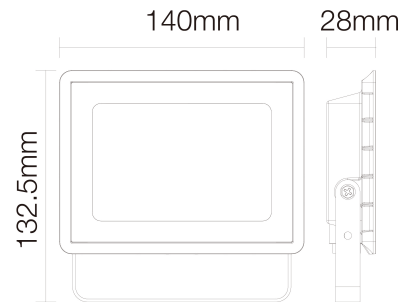

PROIETTORE FLOOD LED 10W 2000lm

**Flood Light, IK06 IP65, 20W, 2000lm, 4000K, CRI>80, 110°
Non-dimmable**

Model No.: ARIF150N
SGSO Sku: 0017440031
GTIN/EAN: 7630268405878

Suitable for surface mounting:	Yes
Suitable for wall mounting:	Yes
Suitable for pedestal/floor mounting:	Yes
Adjustability:	Rotatable
Lamp type:	LED not exchangeable
With light source:	Yes
Suitable for number of lamps:	1
Lamp holder:	None
Material housing:	Aluminium
Colour housing:	Black
Material cover:	Glass structured
Voltage type:	AC
Nominal voltage:	220 ... 240 V
LED nominal current at constant current:	88 mA
Type of control gear:	LED operating device current-controlled
No dim function:	Yes
Beam angle:	Extreme wide beam >80°
Light outlet:	Direct
Rated life time L70/B50 at 25 °C:	50000 h
Rated life time L80/B10 at 25 °C:	30000 h
Degree of protection (IP):	IP65
Impact strength:	IK06
Protection class:	I
Rated ambient temperature according to IEC62722-2-1:	25 °C
Suitable for lamp power:	20 W
Max. system power:	20 W
Colour of light:	White
Colour temperature:	4000 K
Colour rendering index CRI:	80-89
Luminous flux:	2000 lm
Rated luminous flux according to IEC 62722-2-1:	2000 lm
Power factor:	0.9
Width:	133 mm
Height/depth:	28 mm
Length:	140 mm
Filament test according to IEC 60695-2-11:	650 °C - 30 s
Luminaire efficacy:	100 lm/W
Colour consistency (McAdam ellipse):	SDCM6

LUMINOUS INTENSITY DISTRIBUTION DIAGRAM