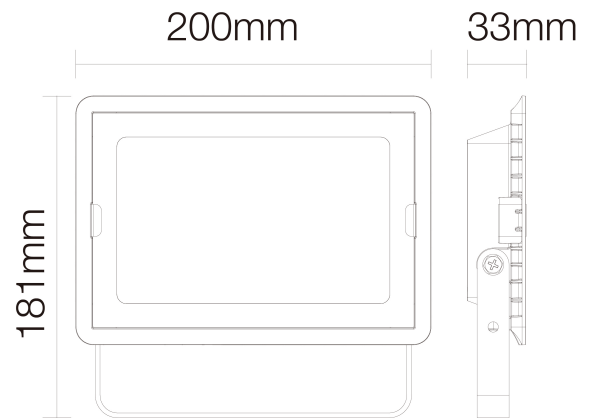

PROIETTORE FLOOD LED 50W 5000lm

**Flood Light,IK06 IP65,50W,5000lm,4000K, CRI>80,110°
Non-dimmable**

Model No.: ARIF200N
SGSO Sku: 0017440060
GTIN/EAN: 7630268405885

Suitable for surface mounting:	Yes
Suitable for wall mounting:	Yes
Suitable for pedestal/floor mounting:	Yes
Adjustability:	Rotatable
Lamp type:	LED not exchangeable
With light source:	Yes
Suitable for number of lamps:	1
Lamp holder:	None
Material housing:	Aluminium
Colour housing:	Black
Material cover:	Glass structured
Voltage type:	AC
Nominal voltage:	220 ... 240 V
LED nominal current at constant current:	22 mA
Type of control gear:	LED operating device current-controlled
No dim function:	Yes
Beam angle:	Extreme wide beam >80°
Light outlet:	Direct
Rated life time L70/B50 at 25 °C:	50000 h
Rated life time L80/B10 at 25 °C:	30000 h
Degree of protection (IP):	IP65
Impact strength:	IK06
Protection class:	I
Rated ambient temperature according to IEC62722-2-1:	25 °C
Suitable for lamp power:	50 W
Max. system power:	50 W
Colour of light:	White
Colour temperature:	4000 K
Colour rendering index CRI:	80-89
Luminous flux:	5000 lm
Rated luminous flux according to IEC 62722-2-1:	5000 lm
Power factor:	0.9
Width:	181 mm
Height/depth:	33 mm
Length:	200 mm
Filament test according to IEC 60695-2-11:	650 °C - 30 s
Luminaire efficacy:	100 lm/W
Colour consistency (McAdam ellipse):	SDCM6

LUMINOUS INTENSITY DISTRIBUTION DIAGRAM