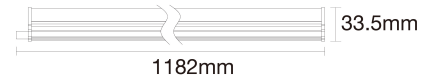

LINEA REGLETTE LED 1890lm

1200mm T5 Cabinet, White, 220-240V,18W,1890lm,105-lm/w,4000K, CRI>80, IP20

Model No.: AREG120N
SGSO Sku: 0028920083
GTIN/EAN: 7630268405670

Suitable for wall mounting:	Yes
Suitable for ceiling mounting:	Yes
Suitable for surface mounting:	Yes
Lamp type:	LED not exchangeable
With light source:	Yes
Suitable for number of lamps:	1
Lamp holder:	Other
Material housing:	Plastic
Colour housing:	White
Material cover:	Plastic, opal
Voltage type:	AC
Nominal voltage:	220 ... 240 V
Nominal current:	130 ... 150 mA
Type of control gear:	LED operating device current-
With control gear:	Yes
No dim function:	Yes
Light distributor:	Diffuser lens/optic/panel
Light sharing:	Symmetric
Beam angle:	Open beam/diffuse
Colour consistency (McAdam ellipse):	SDCM6
Energy efficiency class of the built-in lamp:	Other
Rated life time L70/B50 at 25 °C:	30000 h
Rated life time L80/B10 at 25 °C:	15000 h
Rated life time L90/B10 at 25 °C:	5000 h
Degree of protection (IP):	IP20
Impact strength:	IK02
Protection class:	II
Rated ambient temperature according to IEC62722-2-1:	-20 ... 40 °C
Filament test according to IEC 60695-2-11:	650 °C - 30 s
Suitable for lamp power:	18 W
Max. system power:	18 W
Luminaire efficacy:	105 lm/W
Rated luminous flux according to IEC 62722-2-1:	1890 lm
Colour of light:	White
Colour temperature:	4000 K
Colour rendering index CRI:	80-89
Power factor:	0.5
Width:	22 mm
Height/depth:	34 mm
Length:	1182 mm