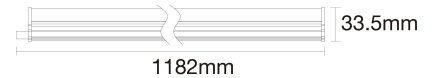

LINEA REGLETTE LED 1800lm

1200mm T5 Cabinet, White, 220-240V,18W,1800lm,100-lm/w,3000K, CRI>80, IP20

Model No.: AREG120W
SGSO Sku: 0028920084
GTIN/EAN: 7630268405687

Suitable for wall mounting:	Yes
Suitable for ceiling mounting:	Yes
Suitable for surface mounting:	Yes
Lamp type:	LED not exchangeable
With light source:	Yes
Suitable for number of lamps:	1
Lamp holder:	Other
Material housing:	Plastic
Colour housing:	White
Material cover:	Plastic, opal
Voltage type:	AC
Nominal voltage:	220 ... 240 V
Nominal current:	130 ... 150 mA
Type of control gear:	LED operating device current-
With control gear:	yes
No dim function:	Yes
Light distributor:	Diffuser lens/optic/panel
Light sharing:	Symmetric
Beam angle:	Open beam/diffuse
Colour consistency (McAdam ellipse):	SDCM6
Energy efficiency class of the built-in lamp:	Other
Rated life time L70/B50 at 25 °C:	30000 h
Rated life time L80/B10 at 25 °C:	15000 h
Rated life time L90/B10 at 25 °C:	5000 h
Degree of protection (IP):	IP20
Impact strength:	IK02
Protection class:	II
Rated ambient temperature according to IEC62722-2-1:	-20 ... 40 °C
Filament test according to IEC 60695-2-11:	650 °C - 30 s
Suitable for lamp power:	18 W
Max. system power:	18 W
Luminaire efficacy:	100 lm/W
Rated luminous flux according to IEC 62722-2-1:	1800 lm
Colour of light:	Amber
Colour temperature:	3000 K
Colour rendering index CRI:	80-89
Power factor:	0.5
Width:	22 mm
Height/depth:	34 mm
Length:	1182 mm