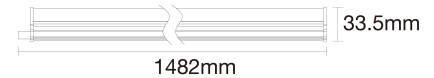

LINEA REGLETTE LED 2200lm

1500mm T5 Cabinet, White, 220-240V,20W,2200lm,105-lm/w,4000K, CRI>80, IP20

Model No.: AREG150N
SGSO Sku: 0028920085
GTIN/EAN: 7630268405694

Suitable for wall mounting:	Yes
Suitable for ceiling mounting:	Yes
Suitable for surface mounting:	Yes
Lamp type:	LED not exchangeable
With light source:	Yes
Suitable for number of lamps:	1
Lamp holder:	Other
Material housing:	Plastic
Colour housing:	White
Material cover:	Plastic, opal
Voltage type:	AC
Nominal voltage:	220 ... 240 V
Nominal current:	145 ... 165 mA
Type of control gear:	LED operating device current-
With control gear:	Yes
No dim function:	Yes
Light distributor:	Diffuser lens/optic/panel
Light sharing:	Symmetric
Beam angle:	Open beam/diffuse
Colour consistency (McAdam ellipse):	SDCM6
Energy efficiency class of the built-in lamp:	Other
Rated life time L70/B50 at 25 °C:	30000 h
Rated life time L80/B10 at 25 °C:	15000 h
Rated life time L90/B10 at 25 °C:	5000 h
Degree of protection (IP):	IP20
Impact strength:	IK02
Protection class:	II
Rated ambient temperature according to IEC62722-2-1:	-20 ... 40 °C
Filament test according to IEC 60695-2-11:	650 °C - 30 s
Suitable for lamp power:	20 W
Max. system power:	20 W
Luminaire efficacy:	105 lm/W
Rated luminous flux according to IEC 62722-2-1:	2200 lm
Colour of light:	White
Colour temperature:	4000 K
Colour rendering index CRI:	80-89
Power factor:	0.5
Width:	22 mm
Height/depth:	34 mm
Length:	1482 mm