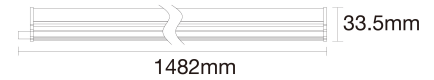

LINEA REGLETTE LED 2000lm

1500mm T5 Cabinet, White, 220-240V,20W,2000lm,100-lm/w,3000K, CRI>80, IP20

Model No.: AREG150W
SGSO Sku: 0028920086
GTIN/EAN: 7630268405700

Suitable for wall mounting:	Yes
Suitable for ceiling mounting:	Yes
Suitable for surface mounting:	Yes
Lamp type:	LED not exchangeable
With light source:	Yes
Suitable for number of lamps:	1
Lamp holder:	Other
Material housing:	Plastic
Colour housing:	White
Material cover:	Plastic, opal
Voltage type:	AC
Nominal voltage:	220 ... 240 V
Nominal current:	145 ... 165 mA
Type of control gear:	LED operating device current-
With control gear:	Yes
No dim function:	Yes
Light distributor:	Diffuser lens/optic/panel
Light sharing:	Symmetric
Beam angle:	Open beam/diffuse
Colour consistency (McAdam ellipse):	SDCM6
Energy efficiency class of the built-in lamp:	Other
Rated life time L70/B50 at 25 °C:	30000 h
Rated life time L80/B10 at 25 °C:	15000 h
Rated life time L90/B10 at 25 °C:	5000 h
Degree of protection (IP):	IP20
Impact strength:	IK02
Protection class:	II
Rated ambient temperature according to IEC62722-2-1:	-20 ... 40 °C
Filament test according to IEC 60695-2-11:	650 °C - 30 s
Suitable for lamp power:	20 W
Max. system power:	20 W
Luminaire efficacy:	100 lm/W
Rated luminous flux according to IEC 62722-2-1:	2000 lm
Colour of light:	Yellow
Colour temperature:	3000 K
Colour rendering index CRI:	80-89
Power factor:	0.5
Width:	22 mm
Height/depth:	34 mm
Length:	1482 mm