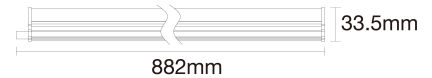

LINEA REGLETTE LED 1365lm

**900mm T5 Cabinet, White, 220-240V,13W,1365lm,105-
lm/w,4000K, CRI>80, IP20**

Model No.: AREG90N
SGSO Sku: 0028920081
GTIN/EAN: 7630268405656

Suitable for wall mounting:	Yes
Suitable for ceiling mounting:	Yes
Suitable for surface mounting:	Yes
Lamp type:	LED not exchangeable
With light source:	Yes
Suitable for number of lamps:	1
Lamp holder:	Other
Material housing:	Plastic
Colour housing:	White
Material cover:	Plastic, opal
Voltage type:	AC
Nominal voltage:	220 ... 240 V
Nominal current:	95 ... 110 mA
Type of control gear:	LED operating device current-
With control gear:	Yes
No dim function:	Yes
Light distributor:	Diffuser lens/optic/panel
Light sharing:	Symmetric
Beam angle:	Open beam/diffuse
Colour consistency (McAdam ellipse):	SDCM6
Energy efficiency class of the built-in lamp:	Other
Rated life time L70/B50 at 25 °C:	30000 h
Rated life time L80/B10 at 25 °C:	15000 h
Rated life time L90/B10 at 25 °C:	5000 h
Degree of protection (IP):	IP20
Impact strength:	IK02
Protection class:	II
Rated ambient temperature according to IEC62722-2-1:	-20 ... 40 °C
Filament test according to IEC 60695-2-11:	650 °C - 30 s
Suitable for lamp power:	13 W
Max. system power:	13 W
Luminaire efficacy:	105 lm/W
Rated luminous flux according to IEC 62722-2-1:	1365 lm
Colour of light:	White
Colour temperature:	4000 K
Colour rendering index CRI:	80-89
Power factor:	0.5
Width:	22 mm
Height/depth:	34 mm
Length:	882 mm